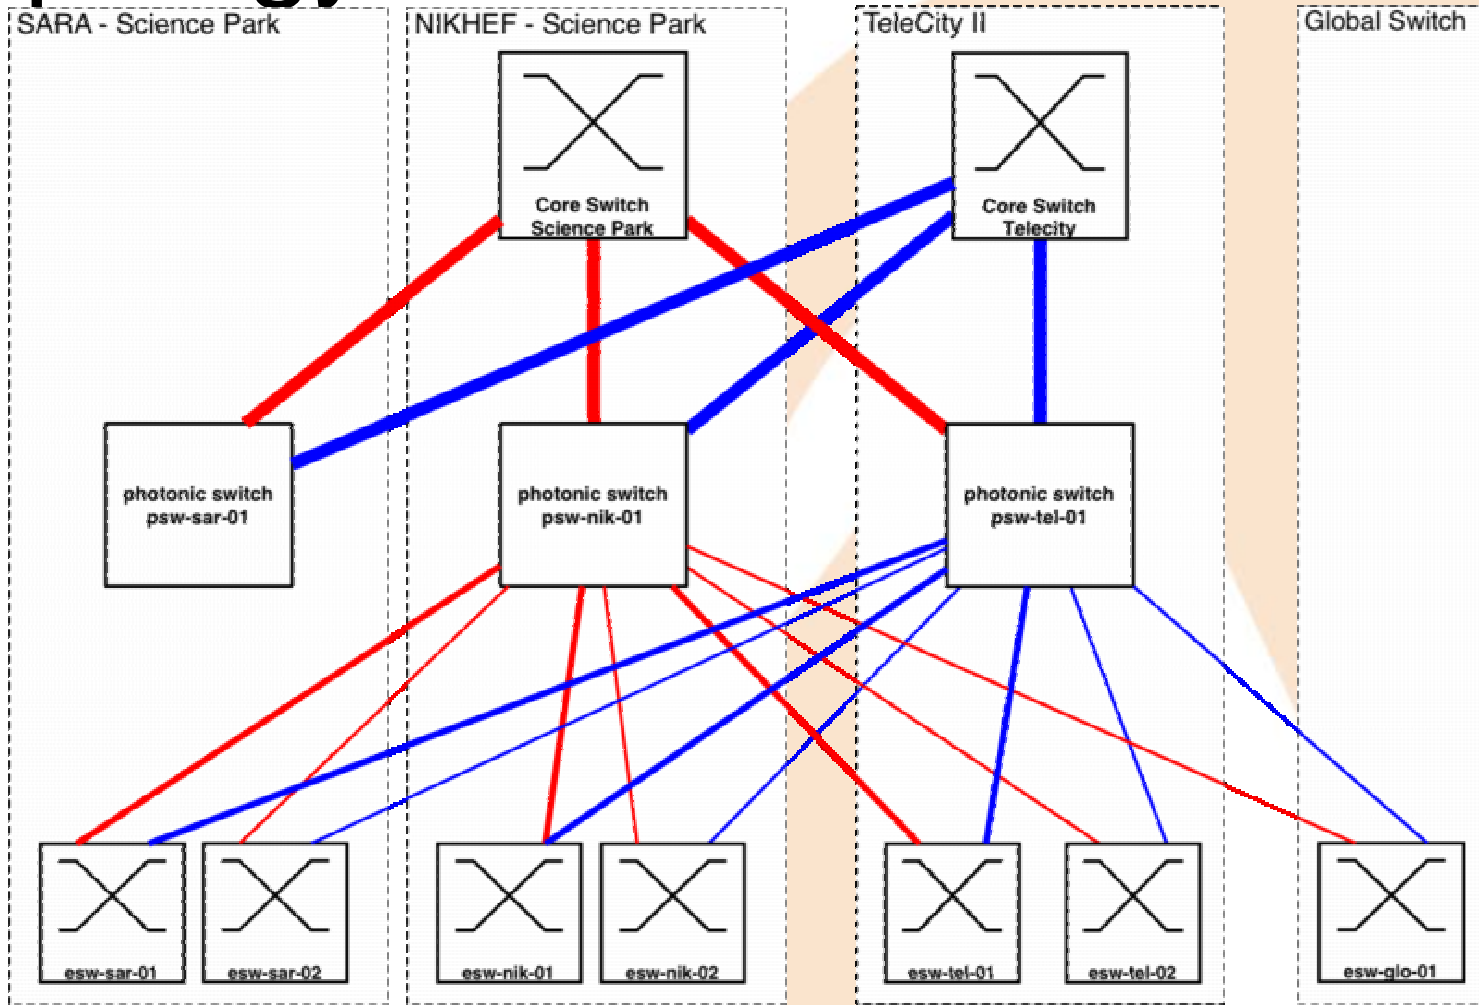

# AMS-IX Admin Statistics

	Aug 2004	Jan 2005	May 2005	+/-
# members	199	209	215	+16
# ports	288	309	325	+37
10 GE – LR/ER	n.a.	4	13	+13
1 GE-SX/LX	158	164	180	+22
100base-TX	91	85	86	-5
10base-T	39	46	44	+5

# Traffic & volume statistics

- Public peering traffic  
Max 66 Gbps (5 minutes average)
- Nightly traffic around 30 Gbps

Month	Volume In/Out Gbytes
Aug 2004	7818/7819
Jan 2005	12435/12422
April 2005	15086/15080

# Topology

— 10GE    — 2x10GE    — >3x10GE

Stockholm, 5th May, 2005