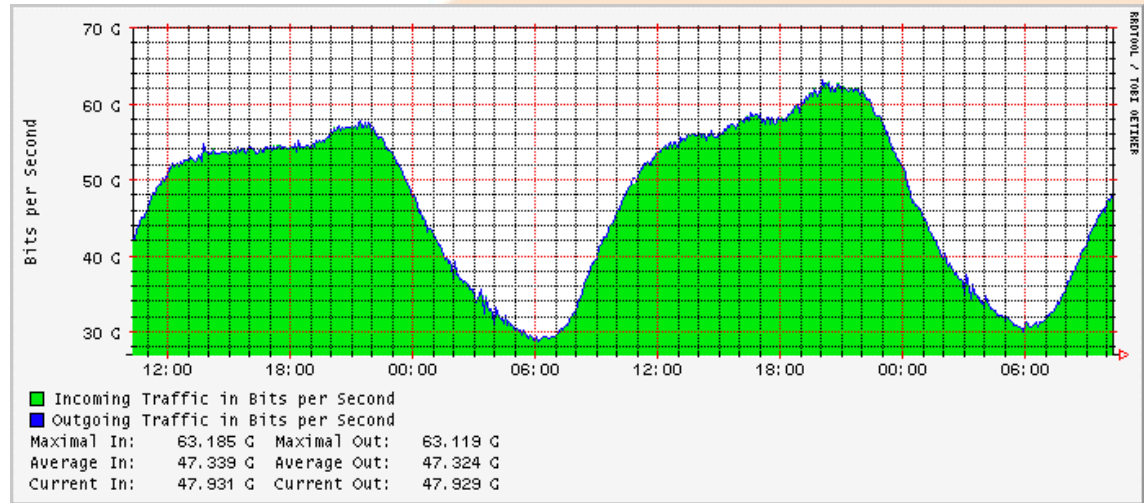

# Traffic & volume statistics

- Public peering traffic  
Max 66 Gbps (5 minutes average)
- Nightly traffic around 30 Gbps

Month	Volume In/Out Gbytes
Aug 2004	7818/7819
Jan 2005	12435/12422
April 2005	15086/15080