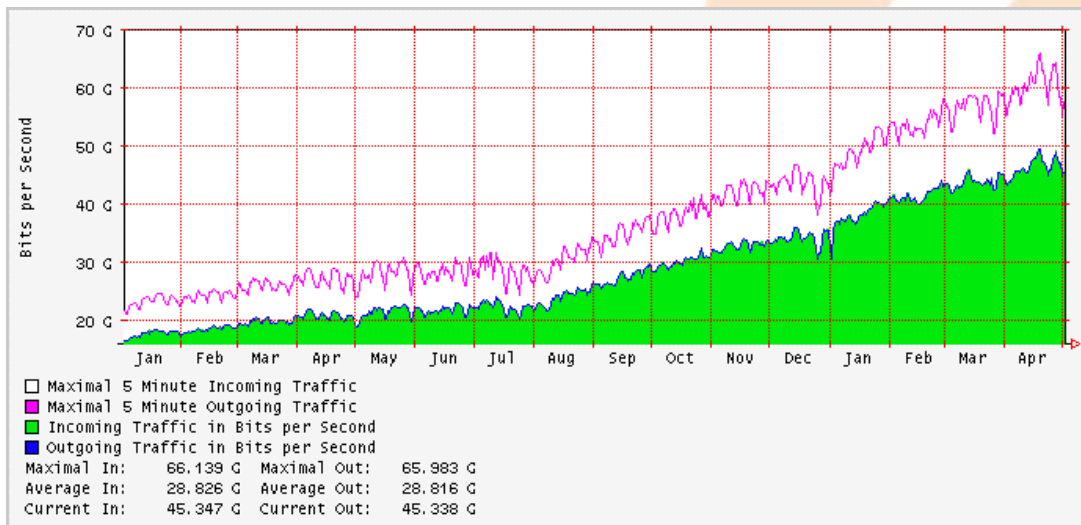

# Traffic & volume statistics

- Public peering traffic  
Max 66 Gbps (5 minutes average)
- Nightly traffic around 30 Gbps

Month	Volume In/Out Gbytes
Aug 2004	7818/7819
Jan 2005	12435/12422
April 2005	15086/15080