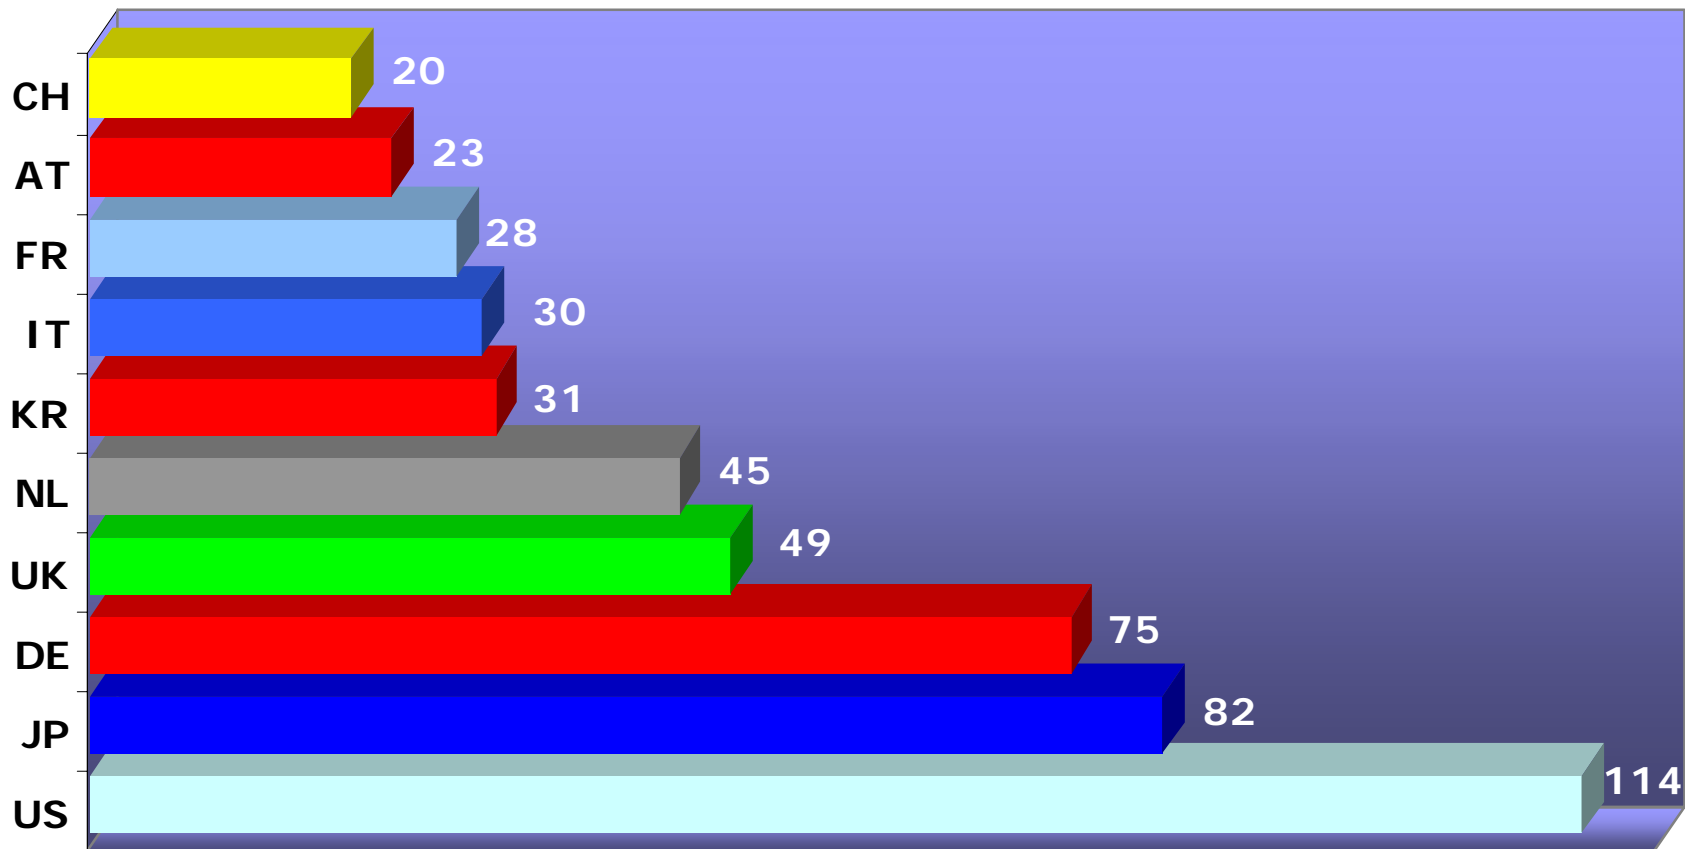

NRO

IPv4 Allocations from RIRs to LIRs/ISPs Yearly Comparison

Number Resource Organization

IANA IPv6 Allocations to RIRs (no of /23s)

Number Resource Organization

IPv6 Allocations RIRs to LIRs/ISPs Yearly Comparison

Number Resource Organization

* new and additional allocations

Total IPv6 Allocations from RIRs to LIRs/ISPs Top 10 Countries

Number Resource Organization

Links to RIR Statistics

- Raw Data/Historical RIR Allocations: